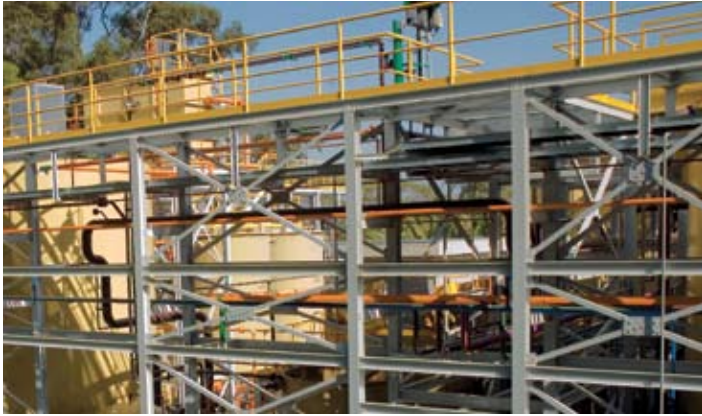

Industrial Installations and Erections

- Supply of industrial electro-mechanical, and hydraulic installations in the turn-key mode;
- Installation, erection and start-up of electric substation in medium tension;
- Supply of electric panels for electric control and switching;
- Design and erection of lighting systems;
- Execution of outdoor and underground networks:
 - potable, industrial and reuse water and compressed air;
 - sanitary and industrial sewage;
 - gas distribution (oxygen, nitrogen, ammonia, LPG and CNG);
 - cooling oils distribution;
 - fire extinction networks.
- Protection systems against atmospheric discharges;
- Supply of specialized labour to the areas of electric maintenance, electronics and mechanical;
- Manufacture and erection of steel structures for equipment support, inter-connection of buildings (pipe racks) and towers for varied applications in the industrial processes.

Erection of treatment plant for cooling oil effluents and emulsion clarification

- Electric and hydraulic erection of pumps and instrumentation;
- Electric pipe-rack and signal with derivations in fire galvanized piping;
- Launching of power, control and communication cabling

INDUSTRIAL INSTALLATIONS AND ERECTIONS

Manufacturing and erection of structure, passageways and pipe racks.

R. Terézio Gonçalves de Camargo, 156
Éden • CEP 18103-010 • Sorocaba - SP
Fone / Fax +55 15 3325 4329 / 3325 52